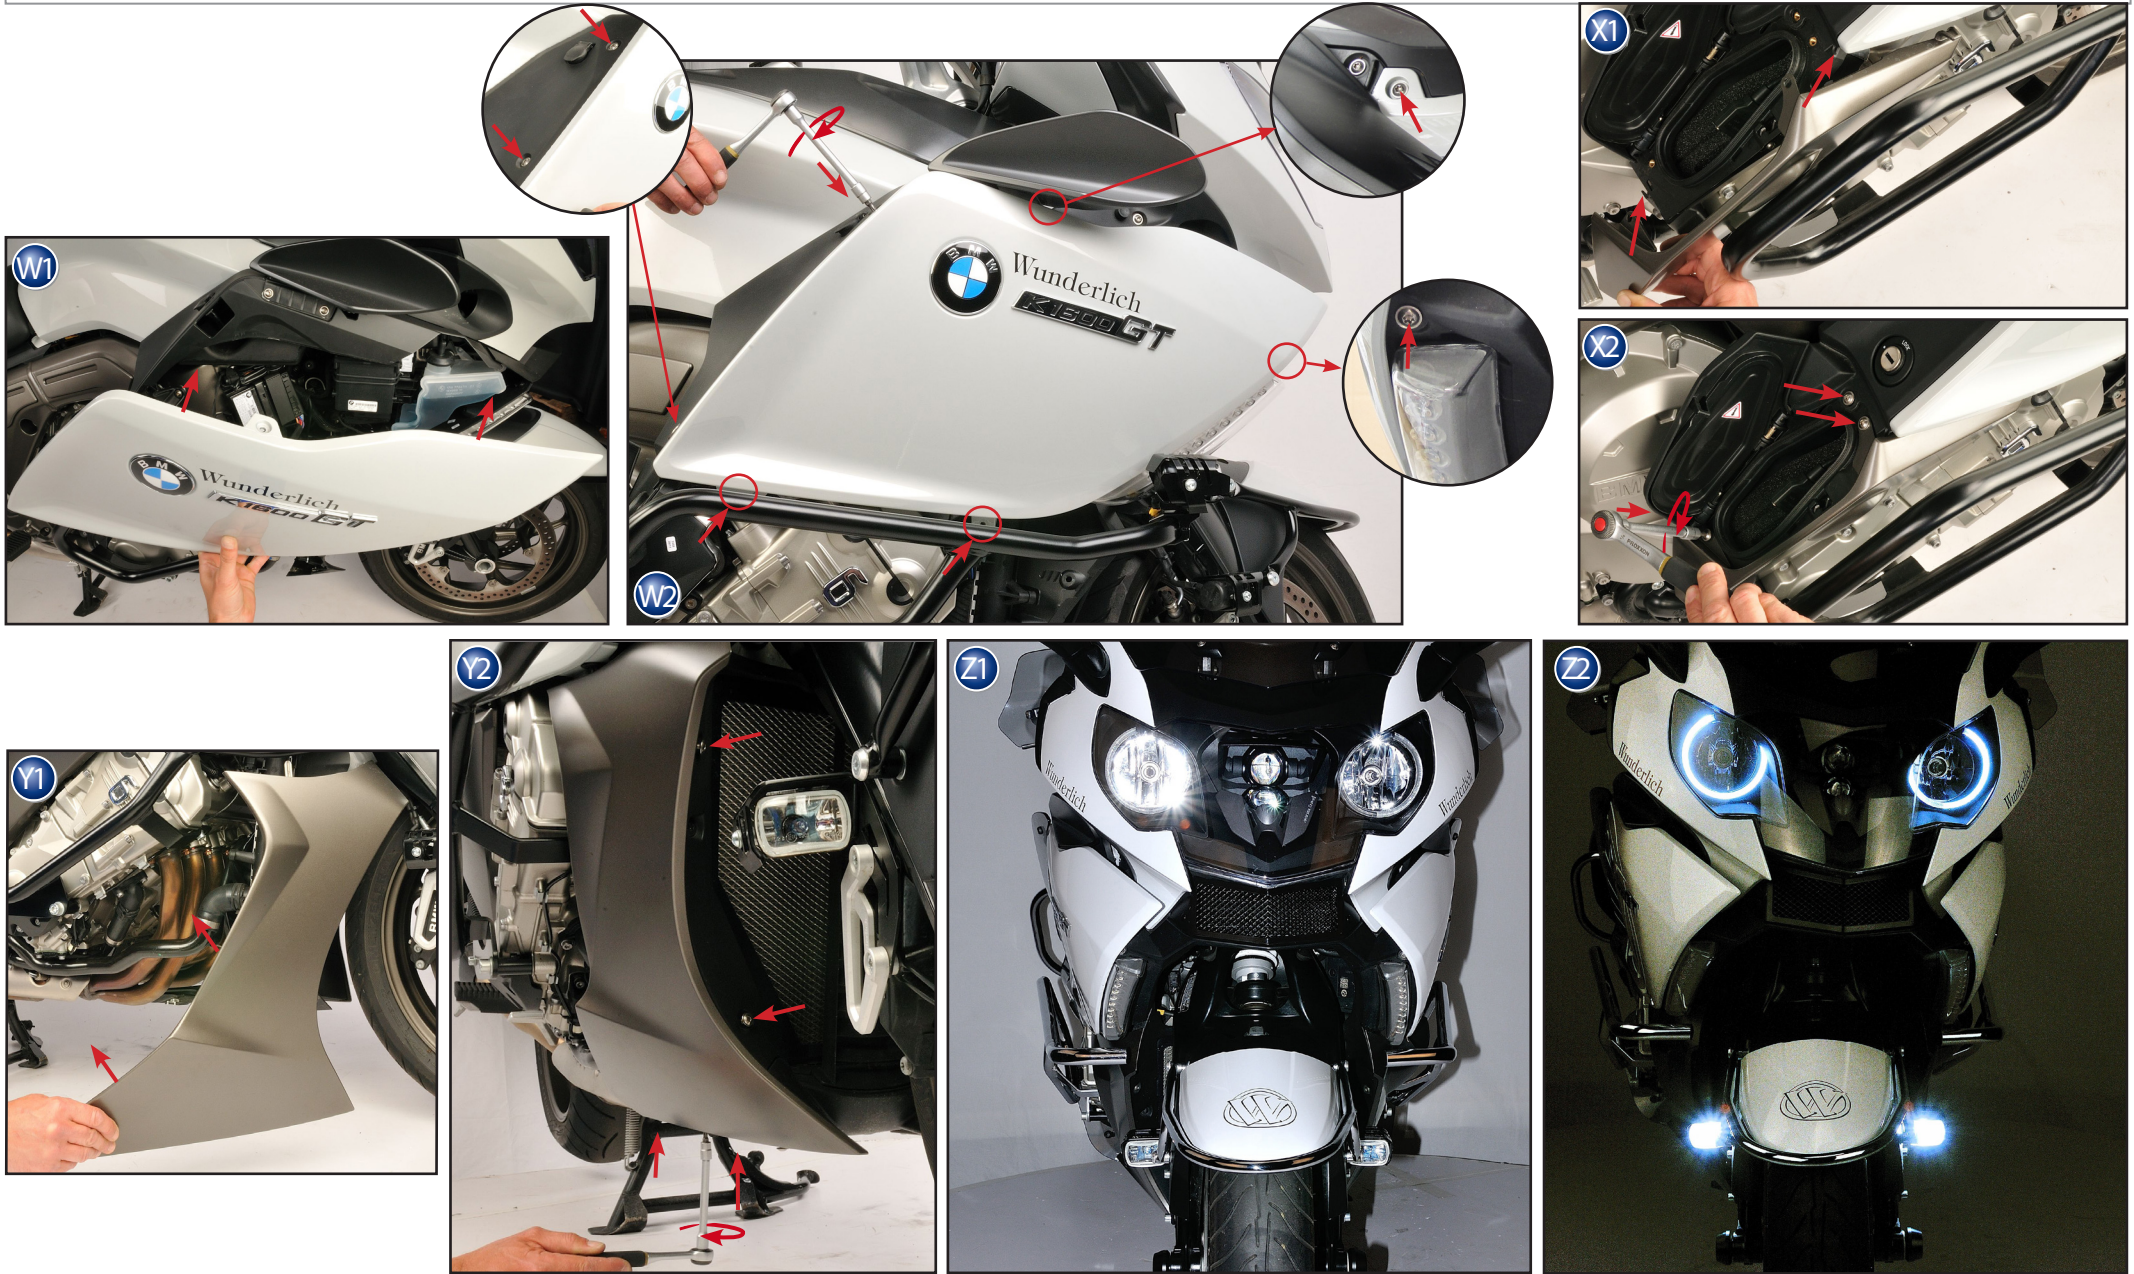

Copyright by Wunderlich®