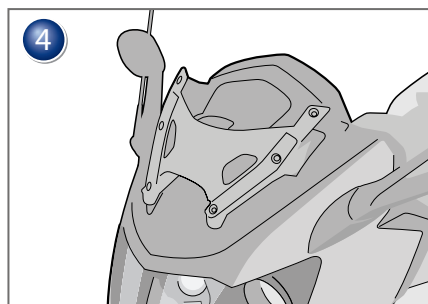

Scheibe  
BMW K 1600  
C600Sport/ C650GT

Screen  
BMW K 1600  
C600Sport/ C650GT

Parabrezza  
BMW K 1600  
C600Sport/ C650GT

Bulle  
BMW K 1600  
C600Sport/ C650GT

Parabrisas  
BMW K 1600  
C600Sport/ C650GT